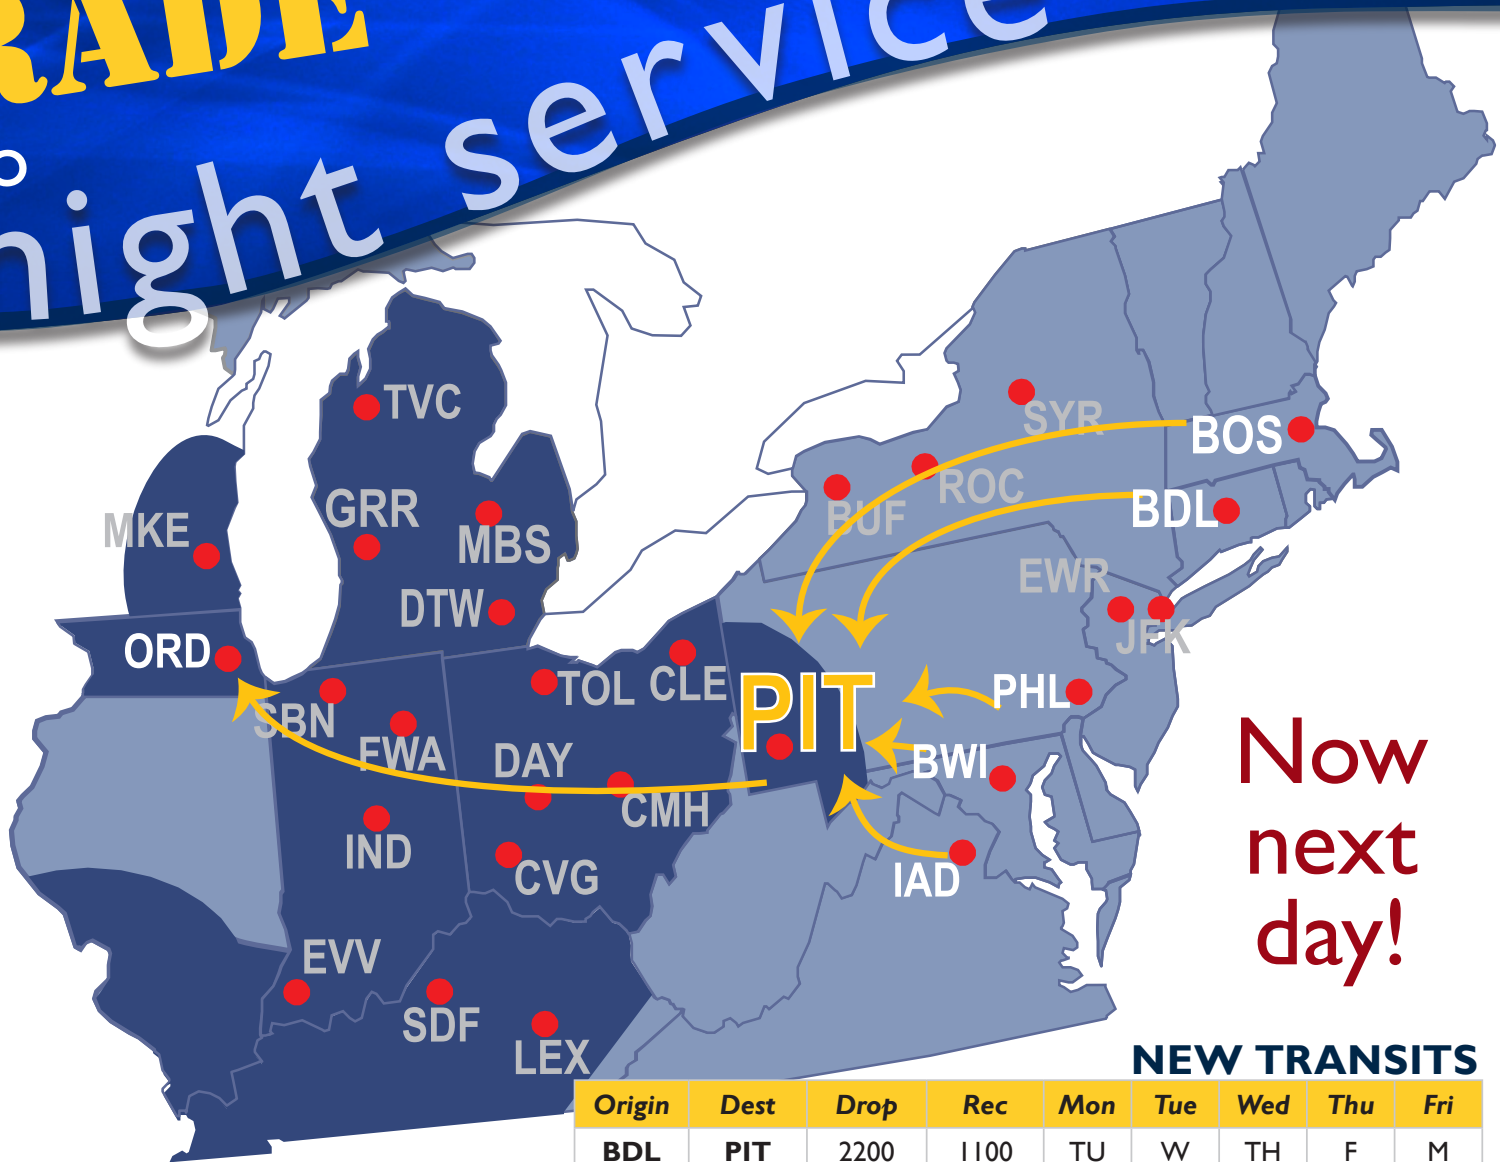

UPGRADE to Overnight service

Effective Monday, May 18th

Improving transits in and out of PIT

We're upgrading our service in the Northeast by offering better transit times between several Northeast points and PIT!

Now BDL, BOS, BWI, IAD and PHL are overnight points into PIT. Additionally, PIT to ORD has improved to Next Day service!

Choose Towne for faster service you can count on in the Northeast!

**Now
next
day!**

NEW TRANSITS

Origin	Dest	Drop	Rec	Mon	Tue	Wed	Thu	Fri
BDL	PIT	2200	1100	TU	W	TH	F	M
BOS	PIT	2100	1100	TU	W	TH	F	M
BWI	PIT	2030	1100	TU	W	TH	F	M
IAD	PIT	1715	1100	TU	W	TH	F	M
PHL	PIT	2230	1100	TU	W	TH	F	M
PIT	ORD	2000	0800	TU	W	TH	F	S

TOWNE
AIR FREIGHT

Service you can count on!

www.towneair.com
800.GO.TOWNE

ROCKET EXPEDITED

Service you can count on!

www.rocketexpedited.com